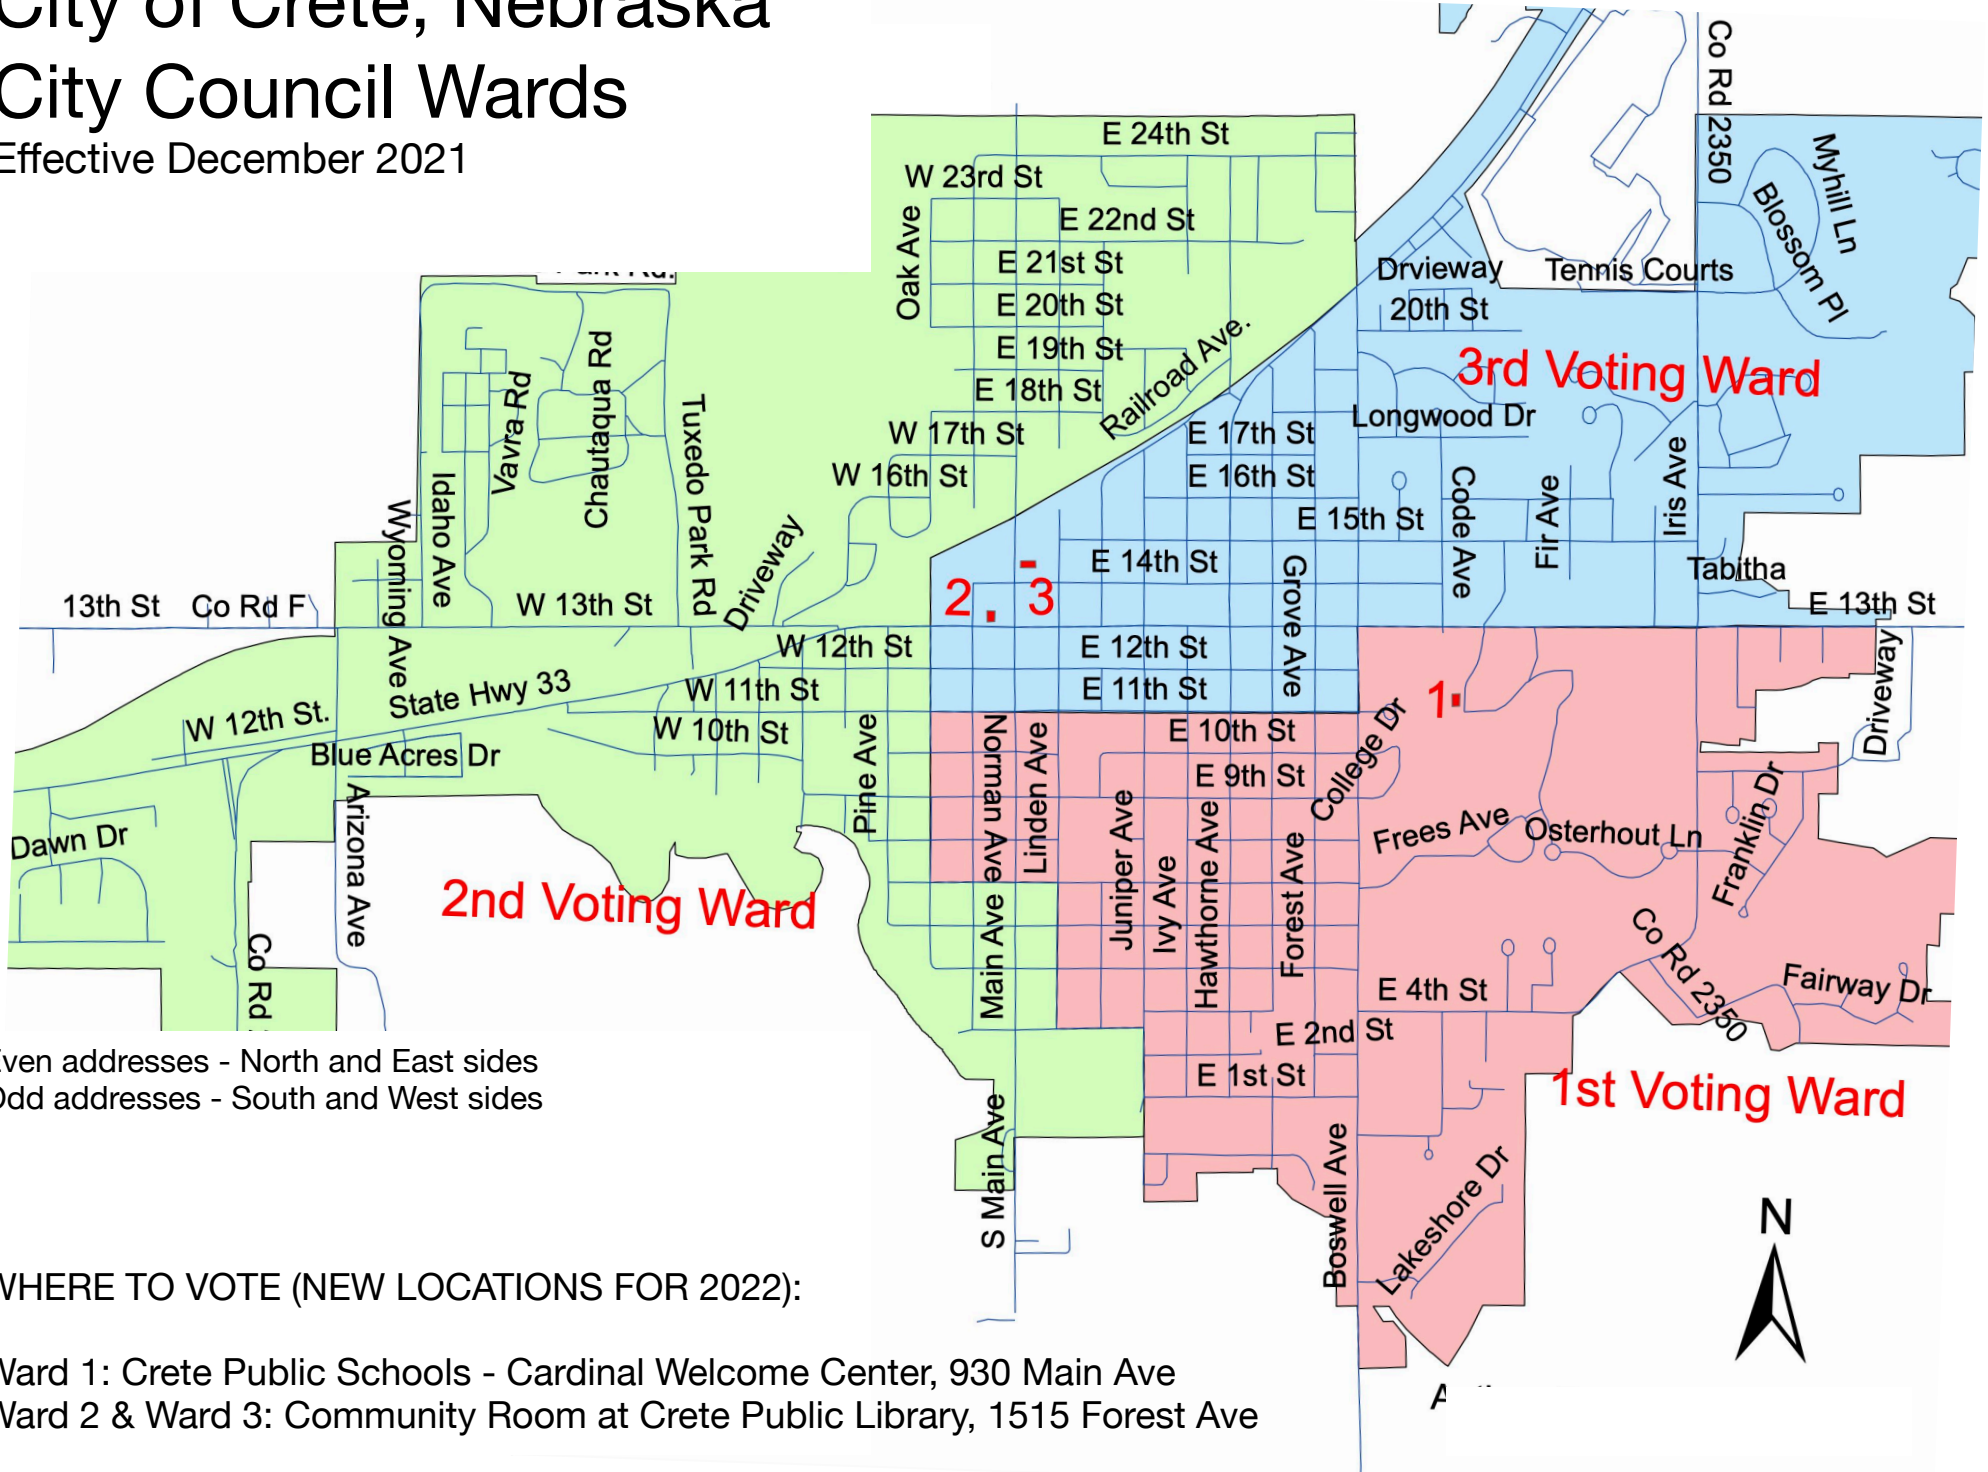

# City of Crete, Nebraska

## City Council Wards

Effective December 2021

Even addresses - North and East sides  
 Odd addresses - South and West sides

### WHERE TO VOTE (NEW LOCATIONS FOR 2022):

- Ward 1: Crete Public Schools - Cardinal Welcome Center, 930 Main Ave
- Ward 2 & Ward 3: Community Room at Crete Public Library, 1515 Forest Ave