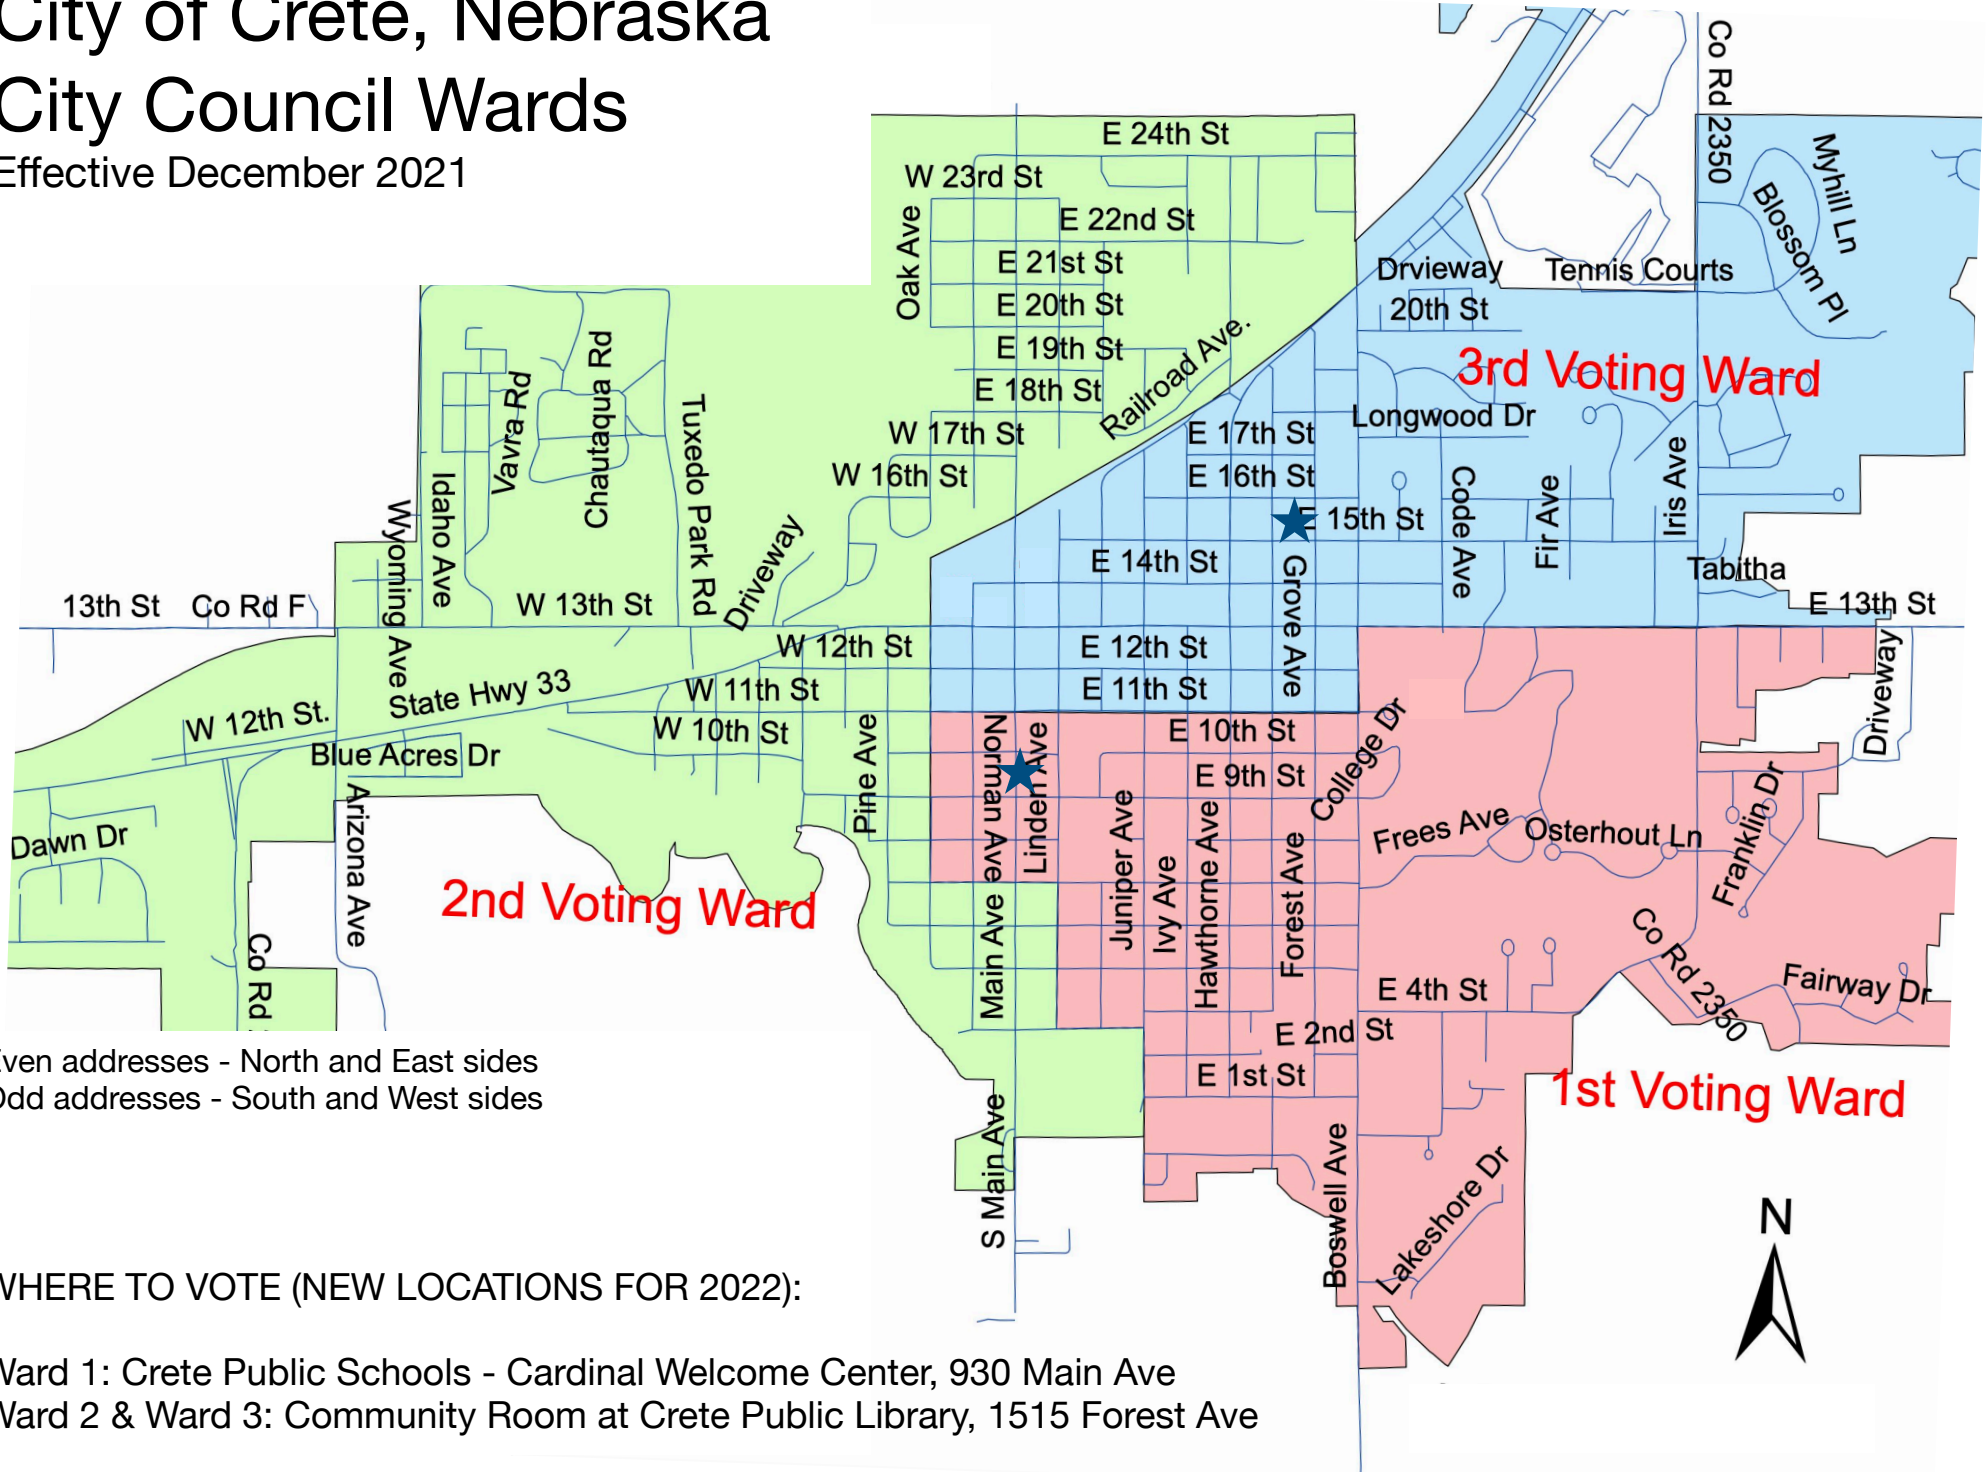

City of Crete, Nebraska

City Council Wards

Effective December 2021

Even addresses - North and East sides
 Odd addresses - South and West sides

WHERE TO VOTE (NEW LOCATIONS FOR 2022):

Ward 1: Crete Public Schools - Cardinal Welcome Center, 930 Main Ave
 Ward 2 & Ward 3: Community Room at Crete Public Library, 1515 Forest Ave